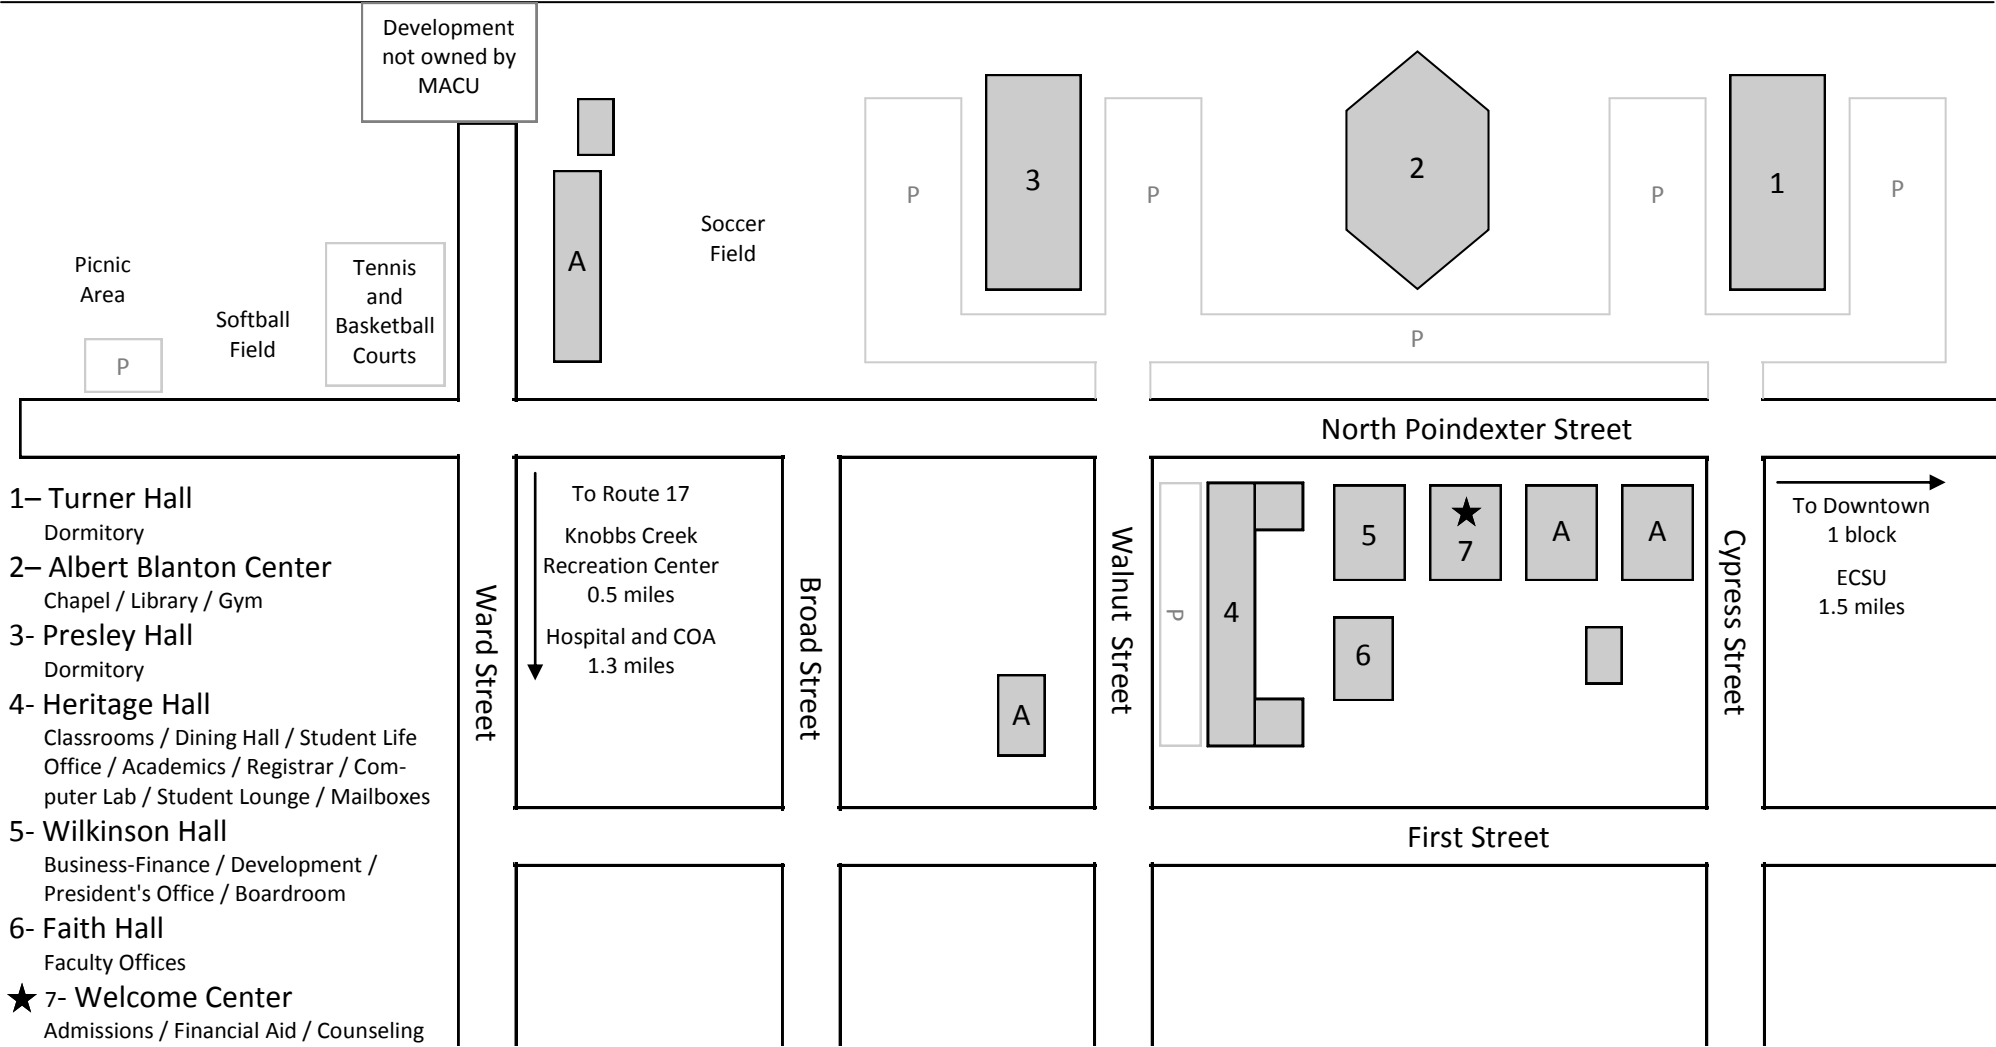

# Mid-Atlantic CHRISTIAN UNIVERSITY

Pasquotank River

- 1- Turner Hall  
Dormitory
- 2- Albert Blanton Center  
Chapel / Library / Gym
- 3- Presley Hall  
Dormitory
- 4- Heritage Hall  
Classrooms / Dining Hall / Student Life Office / Academics / Registrar / Computer Lab / Student Lounge / Mailboxes
- 5- Wilkinson Hall  
Business-Finance / Development / President's Office / Boardroom
- 6- Faith Hall  
Faculty Offices
- ★ 7- Welcome Center  
Admissions / Financial Aid / Counseling Center

A- Apartments  
P- Parking